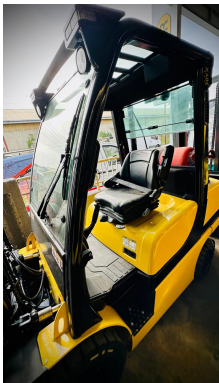


FORKLIFT SPECIFICATION SHEET | OFFER

REF. No.:	5010903S
BRAND	YALE
MODEL	GLP30VX V2445
YEAR	2016
ENGINE TYPE	LPG
CAPACITY	3T
Max. Lifting Height	3.6 m
Mast Fully Lowered	2.4 m
Mast Type	Duplex
Free-Lift	×
Side-Shift	✓
4-Position	✓
SELLING PRICE	€13500 + VAT

FORKLIFT IMAGES

Image 1

Image 2

Image 3

Image 4

Kind regards,

Sotiris Koutsoftas

B.Sc, M.Sc in Systems, Control & Mechatronics
Technical & Operations Director
A&G Koutsofta Bros Ltd