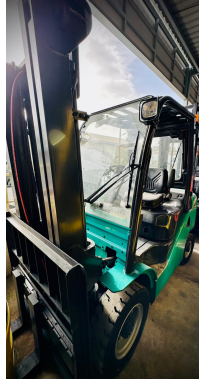

## FORKLIFT SPECIFICATION SHEET | OFFER

<b>REF. No.:</b>	50107007
<b>BRAND</b>	BAOLI
<b>MODEL</b>	CPCD25
<b>YEAR</b>	2012
<b>ENGINE TYPE</b>	DIESEL
<b>CAPACITY</b>	2.5T
<b>Max. Lifting Height</b>	3.5 m
<b>Mast Fully Lowered</b>	2.25 m
<b>Mast Type</b>	Duplex
<b>Free-Lift</b>	×
<b>Side-Shift</b>	✓
<b>4-Position</b>	×
<b>SELLING PRICE</b>	€ 8500 + VAT

## FORKLIFT IMAGES

Image 1

Image 2

Image 3

Image 4

Kind regards,

---

**Sotiris Koutsoftas**