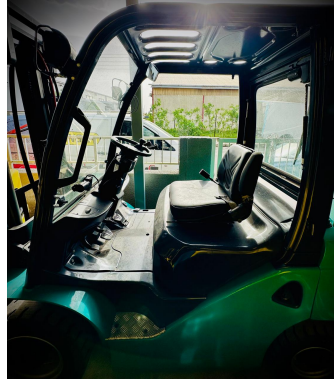

## FORKLIFT SPECIFICATION SHEET | OFFER

<b>REF. No.:</b>	50107007
<b>BRAND</b>	BAOLI
<b>MODEL</b>	CPCD25
<b>YEAR</b>	2012
<b>ENGINE TYPE</b>	DIESEL
<b>CAPACITY</b>	2.5T
<b>Max. Lifting Height</b>	3.5 m
<b>Mast Fully Lowered</b>	2.25 m
<b>Mast Type</b>	Duplex
<b>Free-Lift</b>	×
<b>Side-Shift</b>	✓
<b>4-Position</b>	×
<b>SELLING PRICE</b>	€ 8500 + VAT

## FORKLIFT IMAGES

Image 1

Image 2

Image 3

Image 4

Kind regards,

---

**Sotiris Koutsoftas**