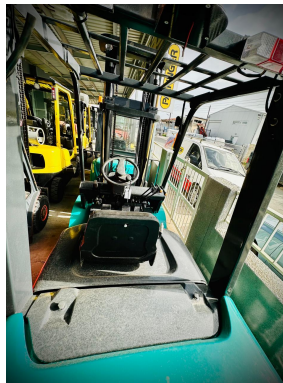


FORKLIFT SPECIFICATION SHEET | OFFER

REF. No.:	50105427
BRAND	HYTSU
MODEL	FD30T
YEAR	—
ENGINE TYPE	Diesel
CAPACITY	3T
Max. Lifting Height	4 m
Mast Fully Lowered	2.6 m
Mast Type	Duplex
Free-Lift	×
Side-Shift	✓
4-Position	×
SELLING PRICE	€ 9000 + VAT

FORKLIFT IMAGES

Image 1

Image 2

Image 3

Image 4

Kind regards,

Sotiris Koutsoftas

B.Sc, M.Sc in Systems, Control & Mechatronics
Technical & Operations Director
A&G Koutsofta Bros Ltd