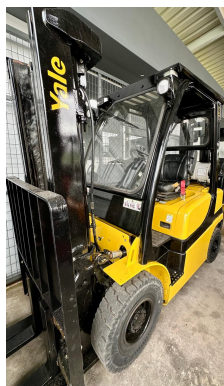


FORKLIFT SPECIFICATION SHEET | OFFER

REF. No.:	5014994N
BRAND	YALE
MODEL	GLP25VX V2170
YEAR	2015
ENGINE TYPE	LPG
CAPACITY	2.5T
Max. Lifting Height	3.3 m
Mast Fully Lowered	2.13 m
Mast Type	DUPLEX
Free-Lift	×
Side-Shift	✓
4-Position	×
SELLING PRICE	€14000 + VAT

FORKLIFT IMAGES

Image 1

Image 2

Image 3

Image 4

Kind regards,

A handwritten signature in black ink, appearing to read 'Sotiris Koutsoftas', is written over a horizontal line.

Sotiris Koutsoftas