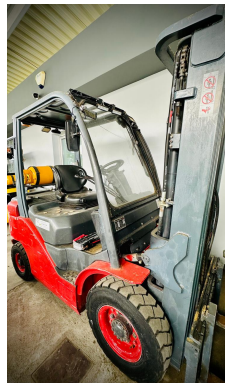


FORKLIFT SPECIFICATION SHEET | OFFER

REF. No.:	50112270
BRAND	BAOLI
MODEL	CPQD25
YEAR	2012
ENGINE TYPE	LPG
CAPACITY	2.5T
Max. Lifting Height	4.5 m
Mast Fully Lowered	2.11 m
Mast Type	Triplex
Free-Lift	✓
Side-Shift	✓
4-Position	×
SELLING PRICE	€ 8500 + VAT

FORKLIFT IMAGES

Image 1

Image 2

Image 3

Image 4

Kind regards,

Sotiris Koutsoftas

B.Sc, M.Sc in Systems, Control & Mechatronics
Technical & Operations Director
A&G Koutsofta Bros Ltd